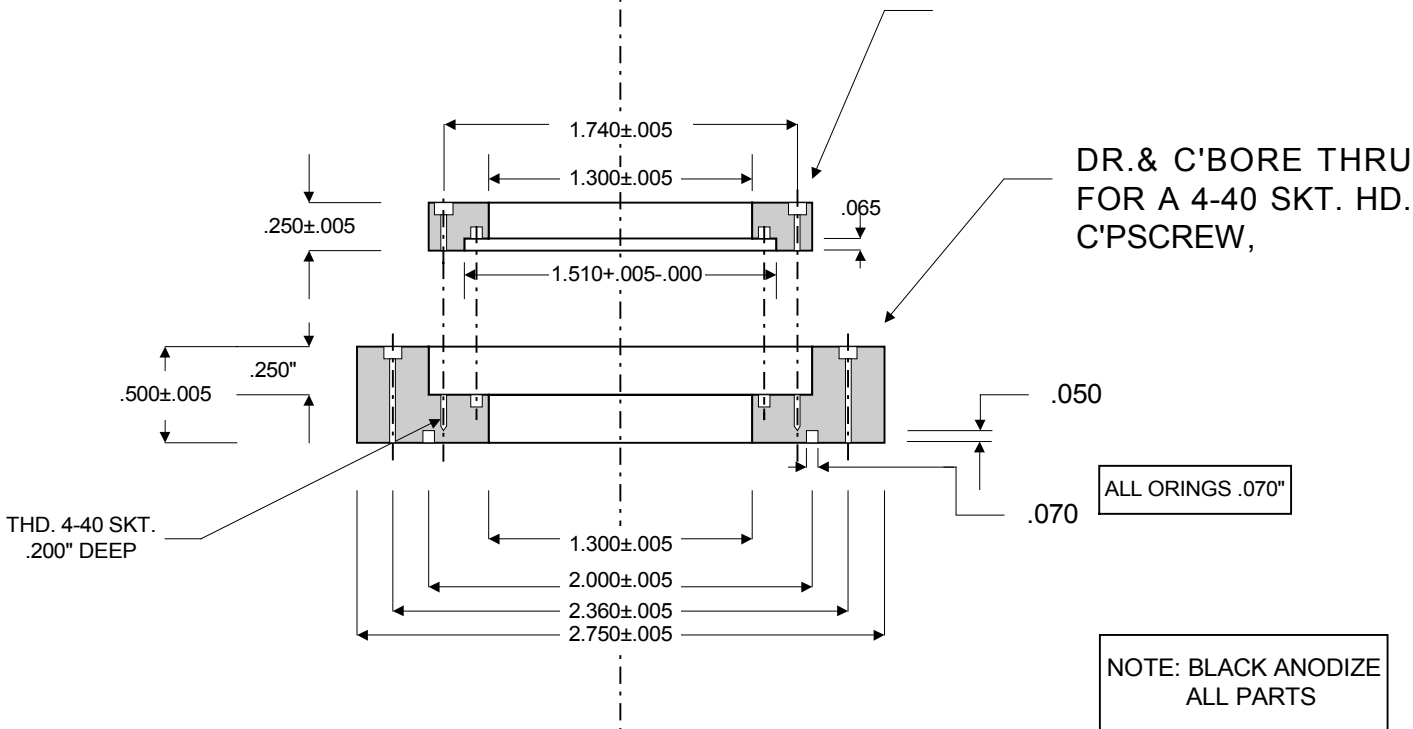

**CIRCULAR FLANGE FOR
1.50 DIA. x .100 THICK.
WINDOW**

AMORPHOUS MATERIALS, INC.
 3130 BENTON STREET
 GARLAND, TX 75042
 ph: (214)494-5624
 FAX: (214)272-7971