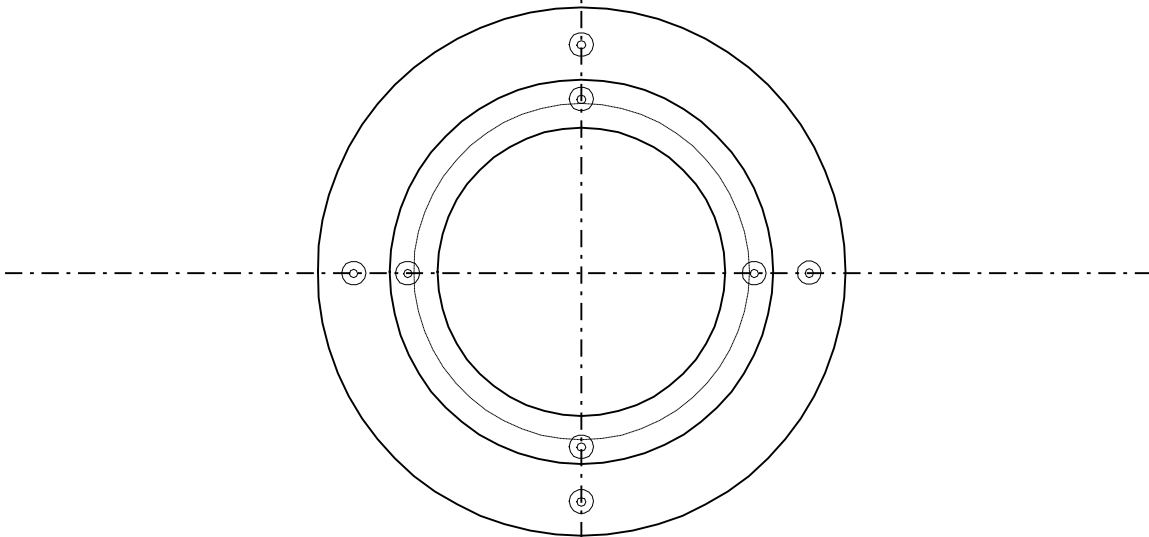

**CIRCULAR FLANGE FOR
1.50 DIA. x .100 THICK.
WINDOW**

AMORPHOUS MATERIALS, INC.
 3130 BENTON STREET
 GARLAND, TX 75042
 ph: (214)494-5624
 FAX: (214)272-7971